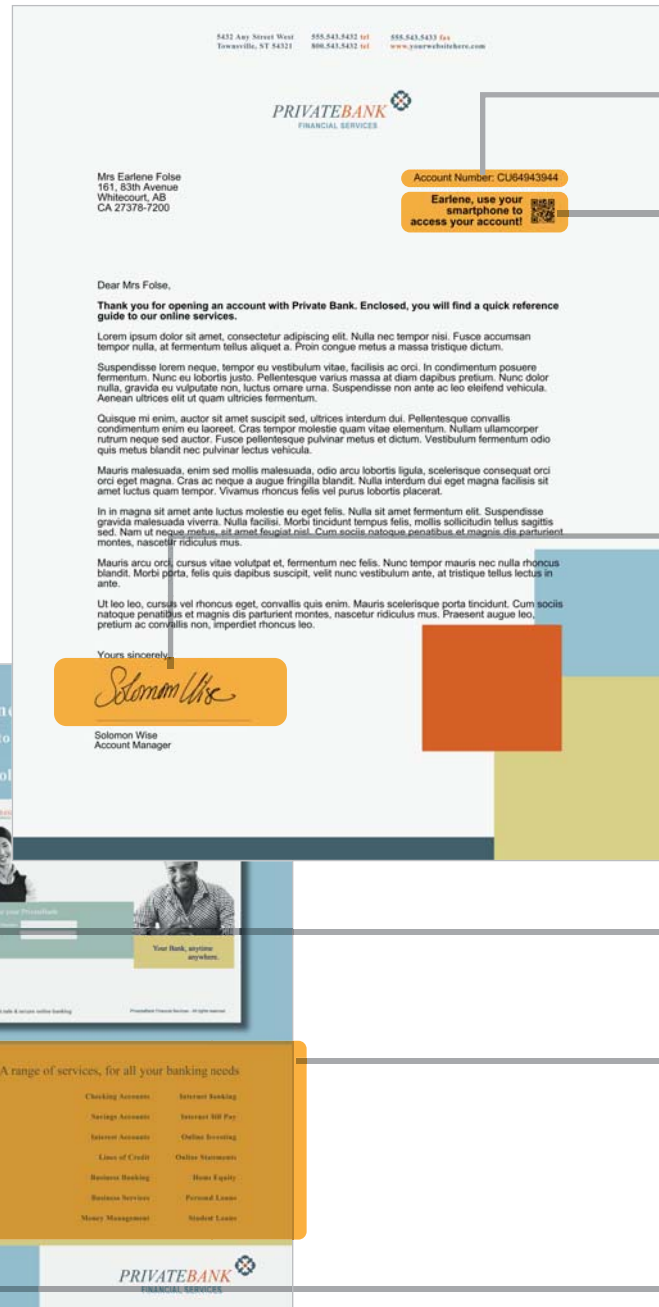

LETTERS & LEAFLETS

Variable account number

QR Code to link directly to customer's personal page

Earlene, use your smartphone to access your account!

Specific account manager's signature

Enter your Customer Number:
CU64943944
Followed by your temporary PIN:
00001489

Customer number and temporary unique PIN Number

Targeted advertisement on services and products

Localisation of the nearest branch office for this customer